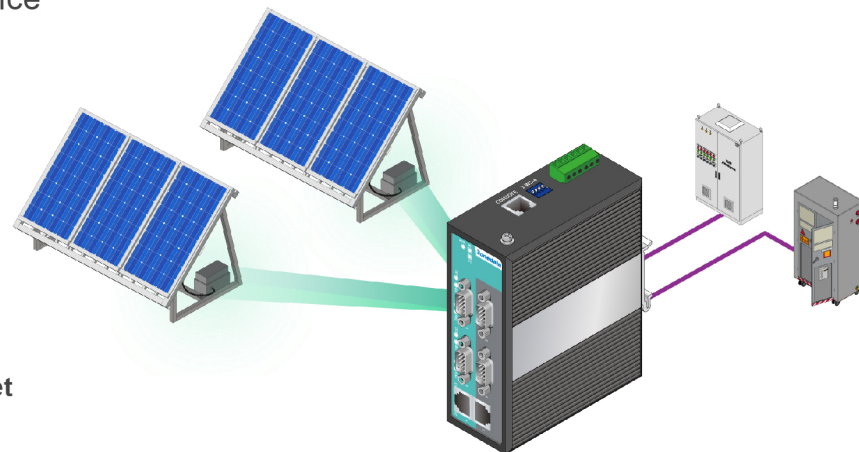

- Industrial-grade reliability
- Long-distance fiber transmission
- Superior EMI immunity for critical Ethernet extensions
- High temperature and pressure resistance
- Stable network data transfer

Recommend Product

12-port Full Gigabit L2
Managed Switch (optional PoE)

IES6300

- Industrial-grade reliability
- High temperature and pressure resistance
- Stable network data transfer
- Conversion between Modbus RTU/ASCII and Modbus TCP protocol