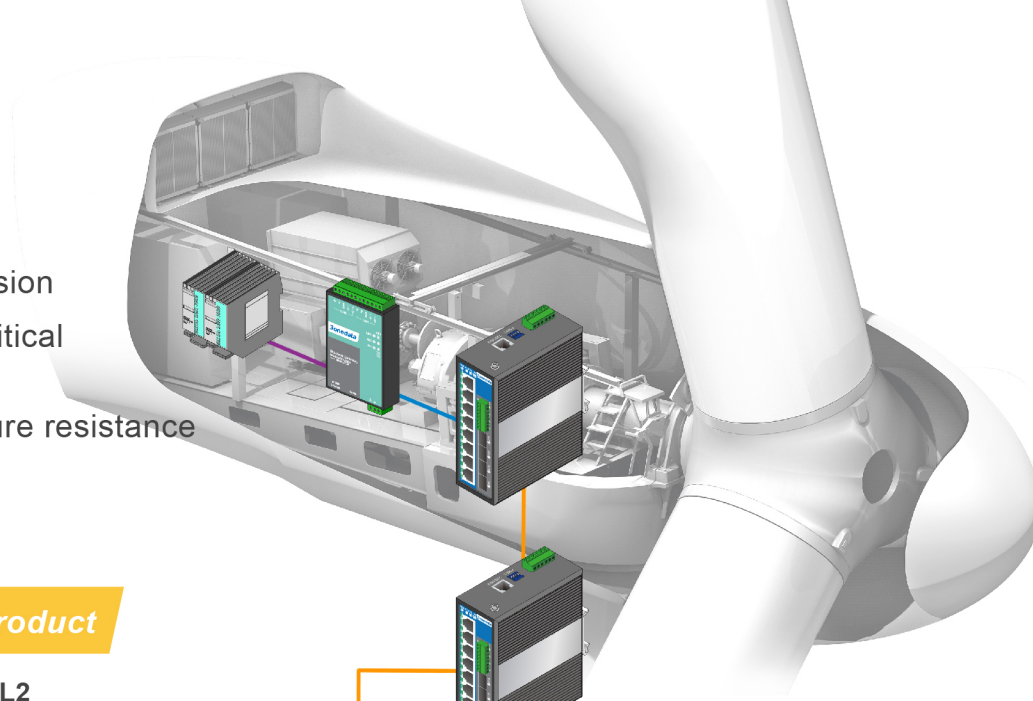

- Industrial-grade reliability
- Long-distance fiber transmission
- Superior EMI immunity for critical Ethernet extensions
- High temperature and pressure resistance
- Stable network data transfer

Recommend Product

12-port Full Gigabit L2
Managed Switch (optional PoE)

IES6300

- Industrial-grade reliability
- High temperature and pressure resistance
- Stable network data transfer
- Conversion between Modbus RTU/ASCII and Modbus TCP protocol